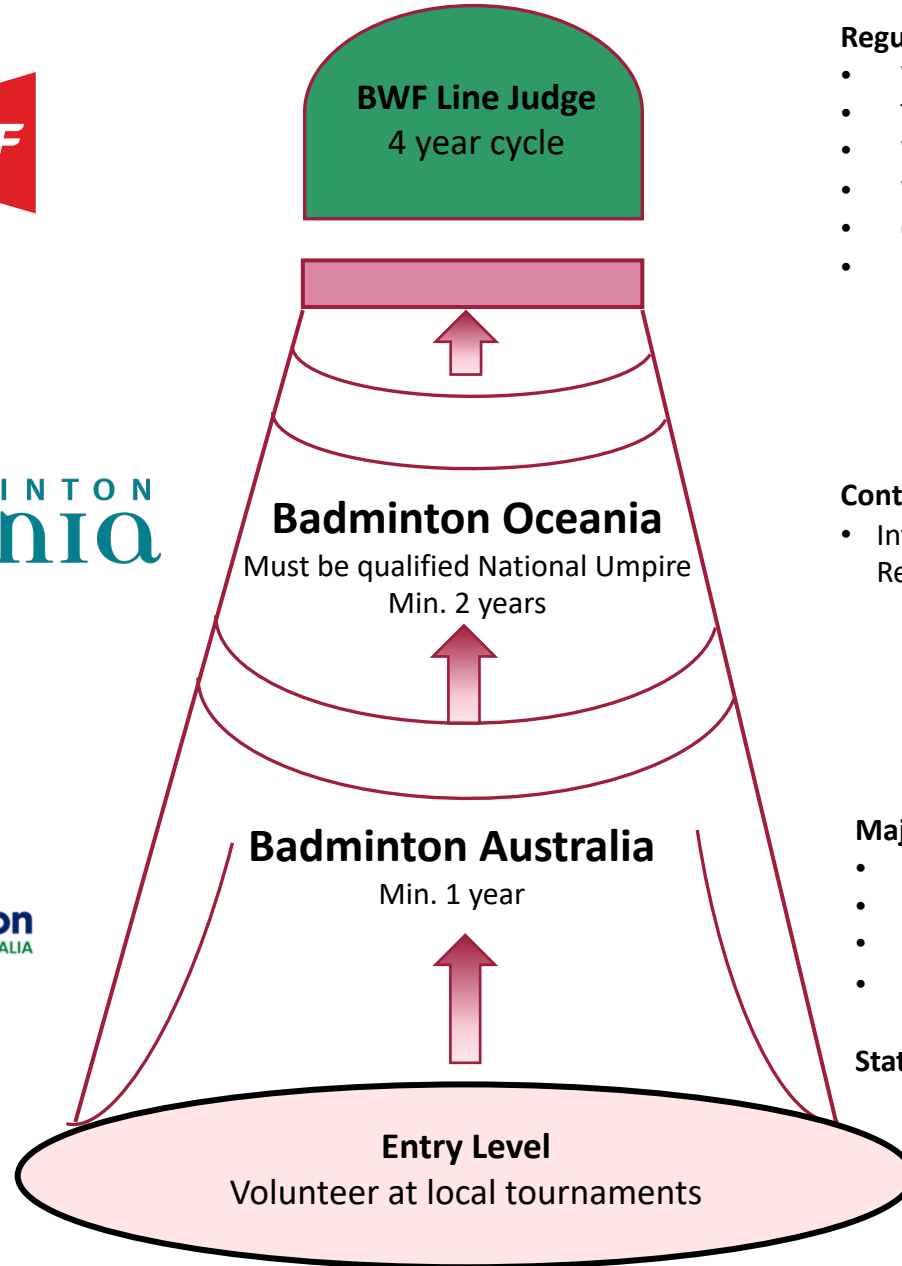

Line Judge Pathway

Regular BWF International Events

- World Championships
- Thomas and Uber Cup
- World Tour Finals
- World Junior Championships
- Olympic and Commonwealth Games
- BWF Tour Events

Continental Confederation Tournaments

- International events held in the Oceania Region

Major National Events

- Ede Clendennin
- CP Maddern, U19
- June Bevan, U17
- Val Nesbitt, U15

State Opens